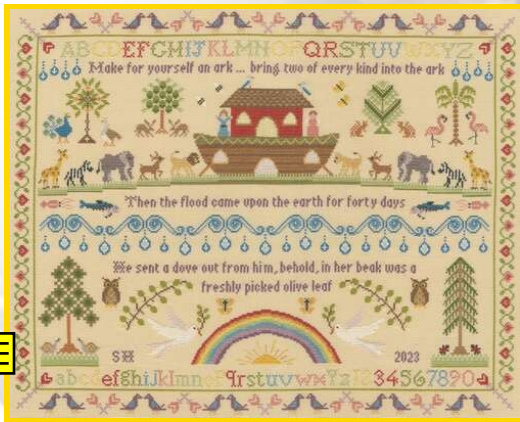

XJR42
36 x 15 cm (14" x 6")
Seaside Fun

XJR41
36 x 15 cm (14" x 6")
Lakeside Fun

Halloween And christmas

XSS21
35 x 31 cm (14" x 12")
Snowy Street

XKTB9
34 x 24 cm (13" x 9")
Sleigh Ride

XAL11
32 x 33 cm (13" x 13")
Christmas is Here!

XKG10
30 x 28 cm (12" x 11")
Little Donley...

Margaret Sherry

XMS41
35 x 18 cm (14" x 7")
Hen Night

XMS40
33 x 18 cm (13" x 7")
Knit Chicks

Needles Minders

XA20
4 x 4 cm (2" x 2")
Sewing Mouse

Pollen Embroideries

EP01
17 x 18 cm (7" x 7")
Bee

EP02
17 x 18 cm (7" x 7")
Dragonfly

Samplers

XBD18
50 x 40 cm (20" x 16")
Heirloom Noah's Ark

XKG9
32 x 23 cm (13" x 9")
I Love Sewing

Shoe Art

XSK13
28 x 26 cm (11" x 10")
Fairie Ball

XSX15
28 x 24 cm (11" x 9")
Yuletide

XSX14
17 x 28 cm (7" x 11")
All Hallows' Party

Silken Scenes

SSKH5
20 x 19 cm (8" x 7")
Riverside Rushes

Tapestries

TAP16
61 x 30 cm (24" x 12")
Merry Christmas

TAP14
36 x 36 cm (14" x 14")
Red Red Robin