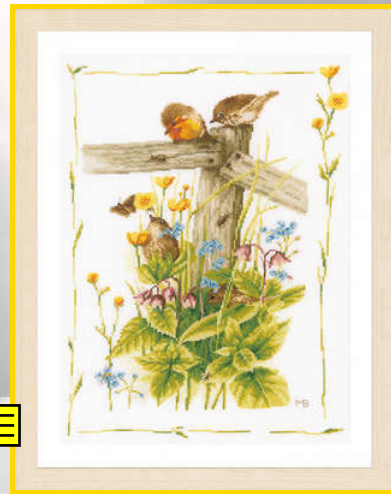

Collection 2020/1

by Arts and Designs

Five designs for the new decade. Two are old favourites returned.

Animal collection

PN-0183826
31 x 38 cm (12" x 15")
Snowy Owl

Home and Garden collection

PN-0178458
38 x 45 cm (15" x 18")
Our Garden View

Marjolein Bastin collection

PN-0007964
49 x 49 cm (19" x 19")
Spring in the Garden

PN-0180560
37 x 47 cm (15" x 19")
Cozy Garden Corner

Romance collection

PN-0182405
43 x 43 cm (17" x 17")
My Fair Lady